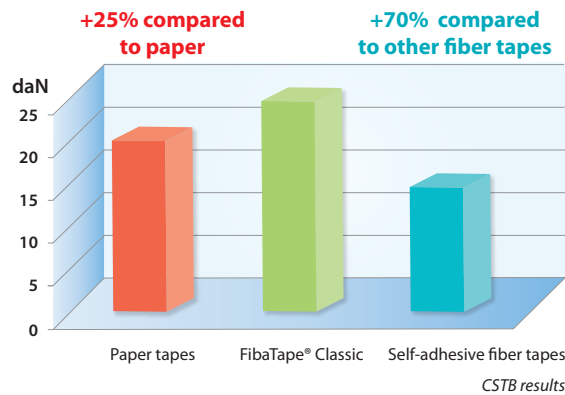

The highest reinforcement properties available on the market

A comparative study carried on three different type of tapes (New FibaTape® Classic, paper tapes and standard self-adhesive fiber tapes) demonstrated:

- **Superior mechanical properties** of the joint* with FibaTape® Classic (+ 25% compared to paper tapes, + 70% compared to other fiber tapes)
- **Better capacity** of the joint reinforced with FibaTape® Classic for absorbing higher vibrations (and for longer).

*Setting compound PR4 (Placo)

Bending test

The fastest way to a perfect joint

With paper tape