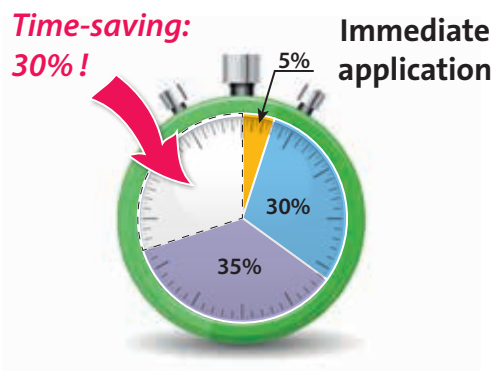

The highest reinforcement properties available on the market

A comparative study carried on three different type of tapes (New FibaTape® Classic, paper tapes and standard self-adhesive fiber tapes) demonstrated:

- **Superior mechanical properties** of the joint* with FibaTape® Classic (+ 25% compared to paper tapes, + 70% compared to other fiber tapes)
- **Better capacity** of the joint reinforced with FibaTape® Classic for absorbing higher vibrations (and for longer).

*Setting compound PR4 (Placo)

Bending test

The fastest way to a perfect joint

With paper tape

■ Preparing ■ Applying ■ Covering ■ Finishing

Time to complete jointing of a 20m² room, drying time not included

With FibaTape® Classic

1 - Position the tape on a clean surface

2 - Apply a layer of compound

3 - Sand and finish with a thin layer over 15/20 cm

Shelf-ready merchandizing units

FibaTape® Classic

- Available in 20 m x 48 mm rolls - 24 Rolls / box
- Available in 45 m x 48 mm rolls - 24 Rolls / box
- Available in 90 m x 48 mm rolls - 12 or 24 Rolls / box
- Available in 153 m x 48 mm rolls - 12 Rolls / box

www.adfors.com

Saint-Gobain ADFORS CZ s.r.o
Sokolovská 106
570 21 Litomyšl
Czech Republic
Tel: +420 461 651 111
Fax +420 461 651 350

FibaTape® offers a full line of products for wall finishing

The FibaTape® family of products includes a complete range of innovative drywall joint tapes and cracks repair products, each offering strength, flexibility, easy installation and considerable cost savings. By focusing product development on contractor needs, FibaTape® has become the brand professionals turn to for quick and easy drywall finishing and repair solutions.

For more information, visit our website www.fibatape.com