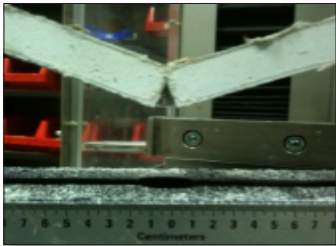

The highest reinforcement properties available on the market

A comparative study carried on three different type of tapes (New FibaTape® Classic, paper tapes and standard self-adhesive fiber tapes) demonstrated:

- **Superior mechanical properties** of the joint* with FibaTape® Classic (+ 25% compared to paper tapes, + 70% compared to other fiber tapes)
- **Better capacity** of the joint reinforced with FibaTape® Classic for absorbing higher vibrations (and for longer).

*Setting compound PR4 (Placo)

Bending test

The fastest way to a perfect joint

With paper tape